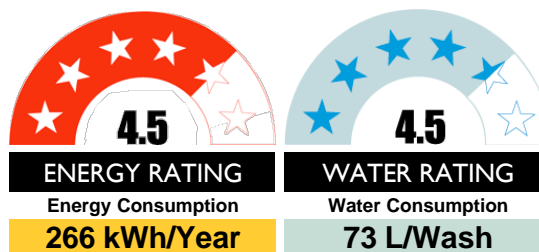

Warranty

2 Year Warranty

- Pre Wash: Yes
- Rinse +: Yes
- SmartTouch™ control dial: Yes
- Spin speeds: No Spin, 500, 800, 1100, 1400
- Stainless steel drum bowl: Yes
- Time to go: Yes
- Timed liquid detergent dispenser: Yes
- Wash +: Yes