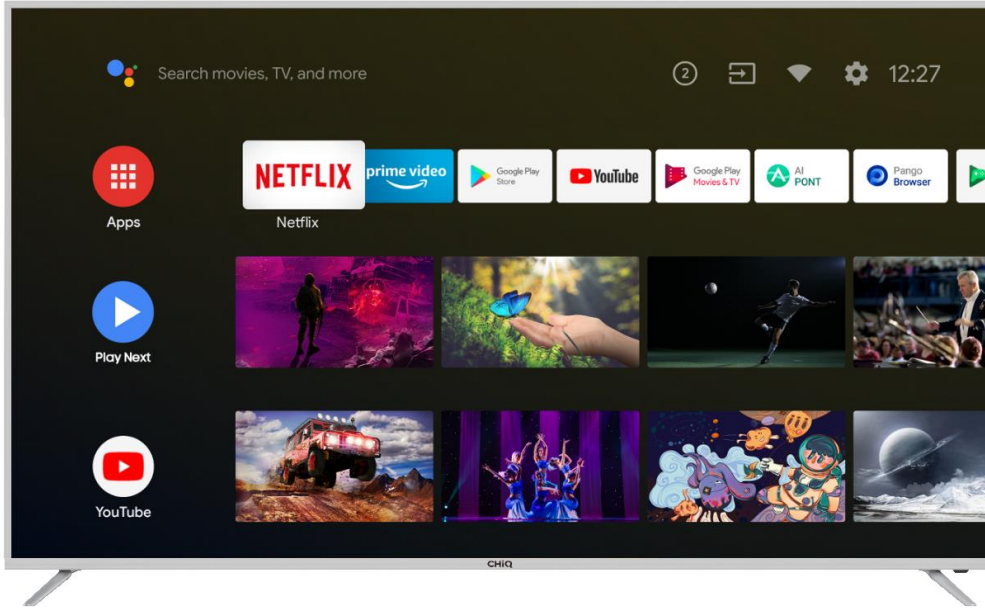

•75"/190cm

AI PONT

FEATURES

Android 9.0

Android PIE harness's the power of artificial intelligence to give you extra entertainment options and a great users experience.

Google Assistant

Your own personal Google assistant , always ready to help.

Google Play

A global online store to find, enjoy, and share your favorite apps, games, movies, music, and books on all your favorite devices.

Chromecast built-in

Cast your favorite entertainment content from your Android or iOS device.

NETFLIX

Watch thousands of TV shows, movies, and Netflix original programming on your TV.