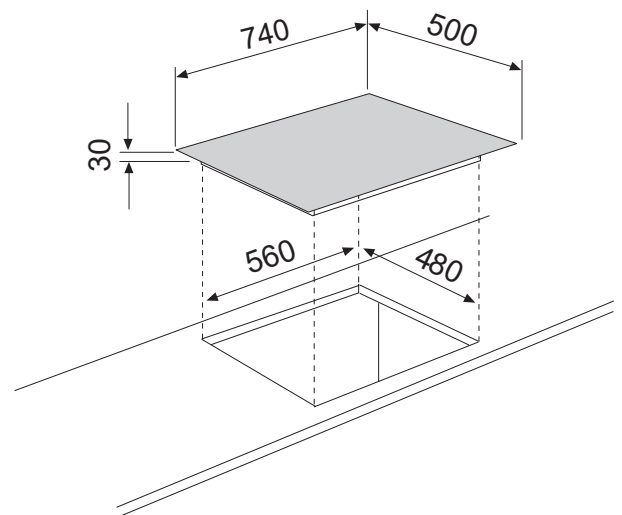

ELECTRONIC IGNITION

Reliable fast electronic ignition controlled through the control knobs.

TECHNICAL FEATURES

MAIN FEATURES	
Cooktop design feature	Ergonomic burner layout makes use of the available space. Hi efficiency wok burner.
Left hand front wok burner	14.0 Mj/h (NG); 13.0 Mj/h (LPG)
Front centre simmer burner	4.0Mj/h (NG); 3.8 Mj/h (LPG)
Medium burners x 2	6.1Mj/h (NG); 6.9 Mj/h (LPG)
Rear right hand side large burner	10.0Mj/h (NG); 11.0 Mj/h (LPG)
Total max gas consumption	40.8 (NG); 41.6 (LPG)
Flame failure protection	YES
Cast iron trivets	YES x 3
Electrical Connection	1.5 m cable with 10amp plug
Voltage	220-240V 50Hz
DESIGN	
Colour	Stainless Steel
Single piece hob	YES
Italian SABAF burners	YES
Ignition using the control knob	YES
LPG Conversion kit	YES
ACCESSORIES	
Instruction manual	YES
SAFETY	
Gas stops if the flame goes out	YES
DIMENSIONS	
Product mm (WxDxH)	740 x 500 x 30
Cut out mm (WxD)	560 x 480
Carton size mm (WxDxH)	791 x 564 x 138
Cooktop weight	13 Kg
Package weight	15 Kg
WARRANTY	
2 Years Parts and Labour	In home service